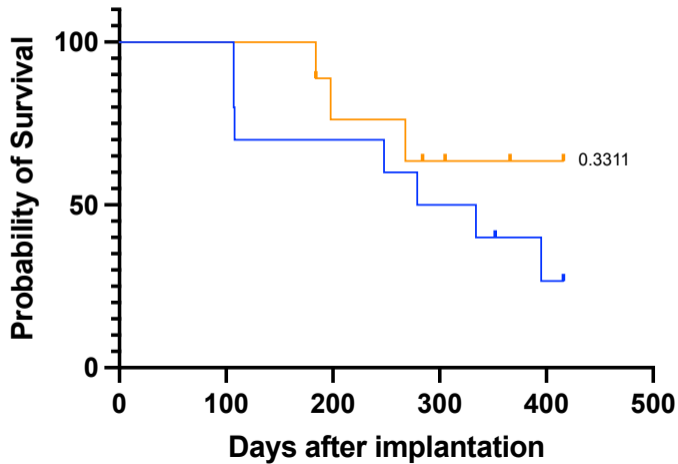

JPDX-OS1 GL overall survival

- Vehicle (N=10)
- MAP (N=9)

0.3311