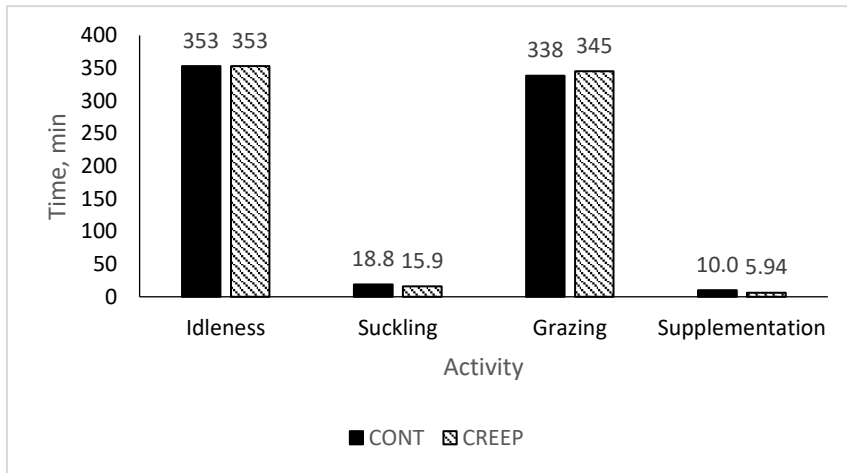

Figure 1. Feeding behavior of calves during nursing phase at 70 days

Figure 2. Feeding behavior of calves during nursing phase at 120 days

(a)

(b)

Figure 3. Feeding behavior of dams during nursing phase at 70 (a) and 120 (b) days