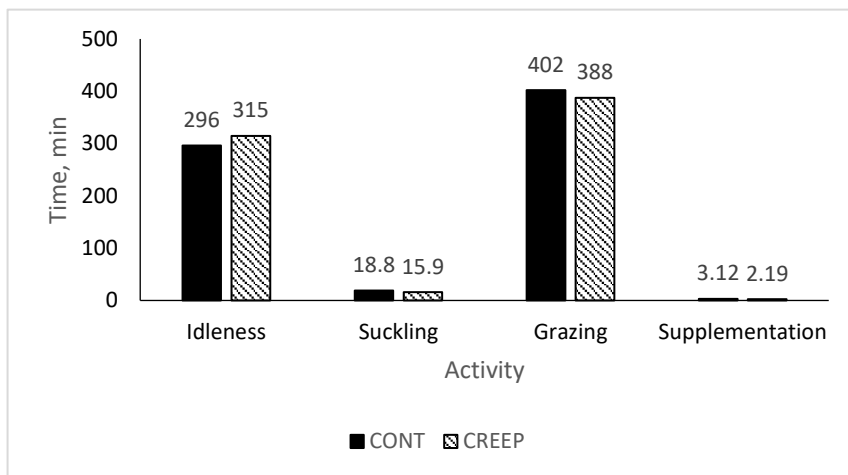

Figure 1. Feeding behavior of calves during nursing phase at 70 days

Figure 2. Feeding behavior of calves during nursing phase at 120 days

(a)

(b)

Figure 3. Feeding behavior of dams during nursing phase at 70 (a) and 120 (b) days