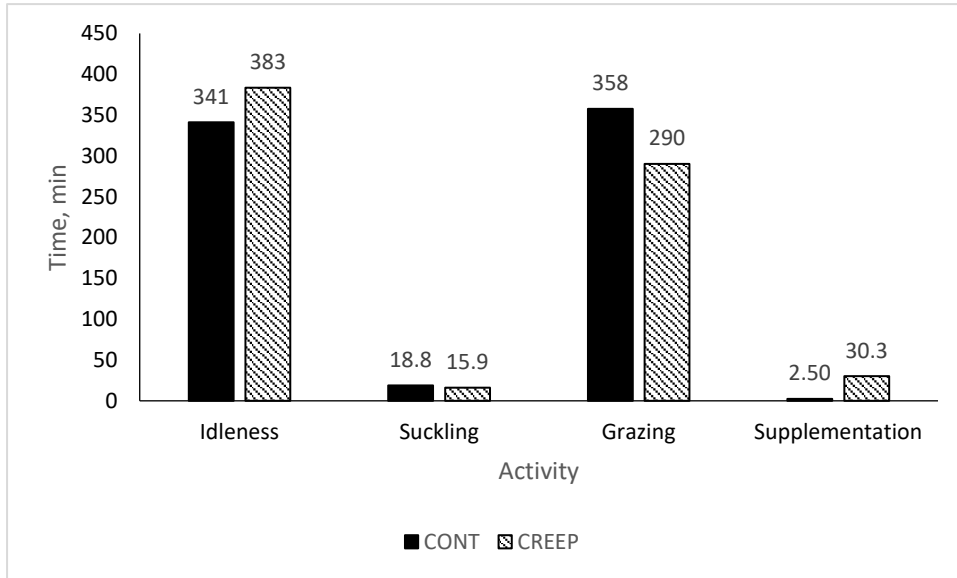

Figure 1. Feeding behavior of calves during nursing phase at 70 days

Figure 2. Feeding behavior of calves during nursing phase at 120 days

(a)

(b)

Figure 3. Feeding behavior of dams during nursing phase at 70 (a) and 120 (b) days